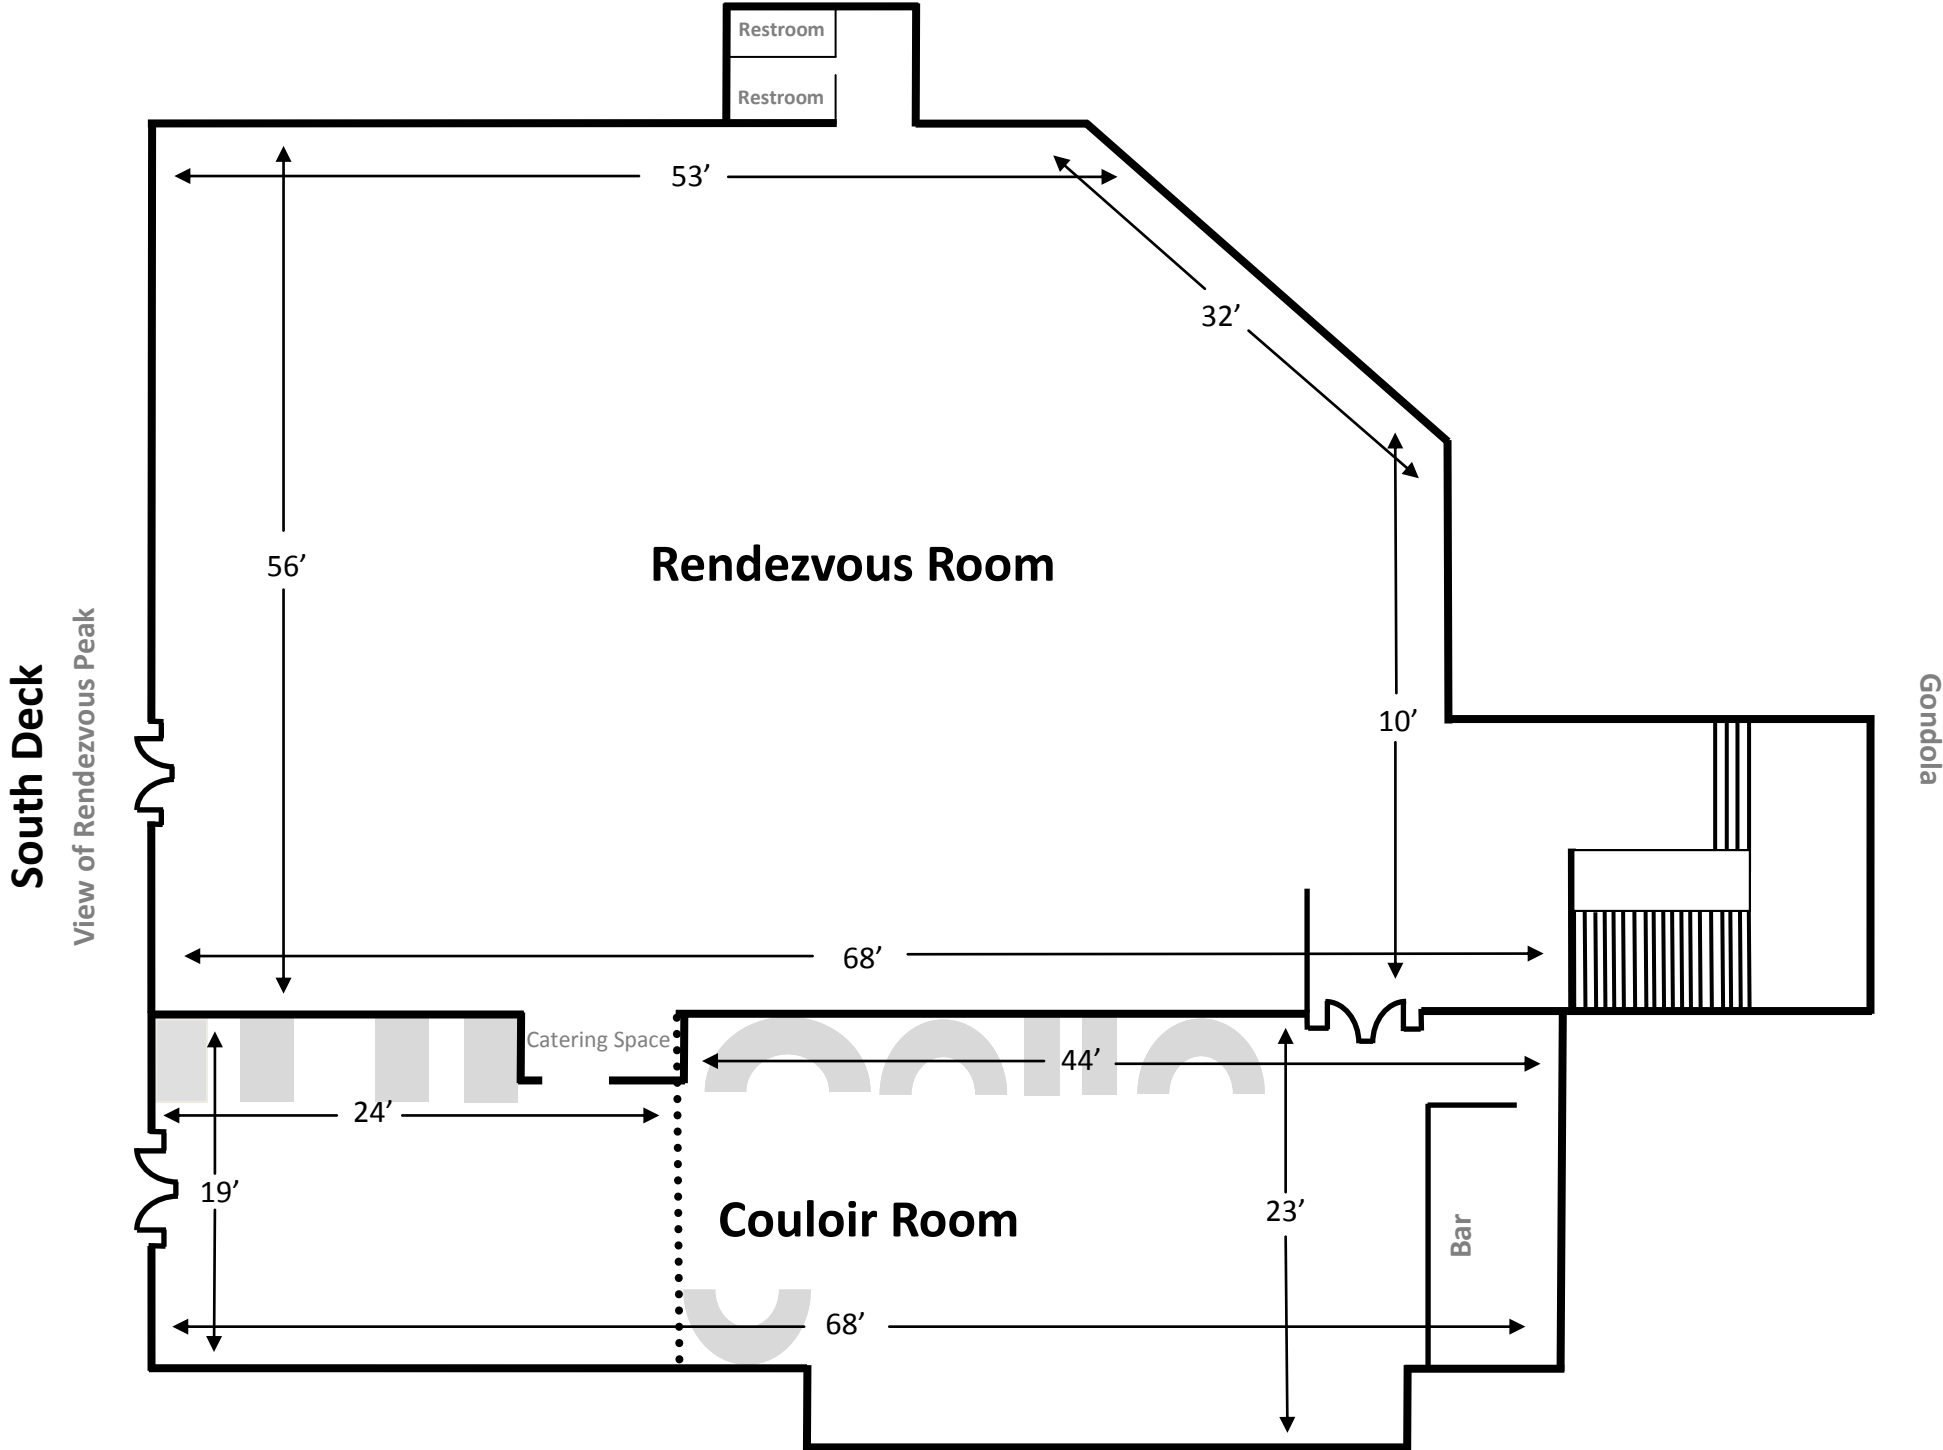

Rendezvous and Couloir Rooms

Floor to Ceiling Windows with a View of the Jackson Hole Valley

	Dimensions	Sq. Ft.	All Seating	Seating w/ Dance Floor
Rendezvous Room	68' x 54'	3,672	250	200
Couloir Room	68' x 20'	1,360	100	100