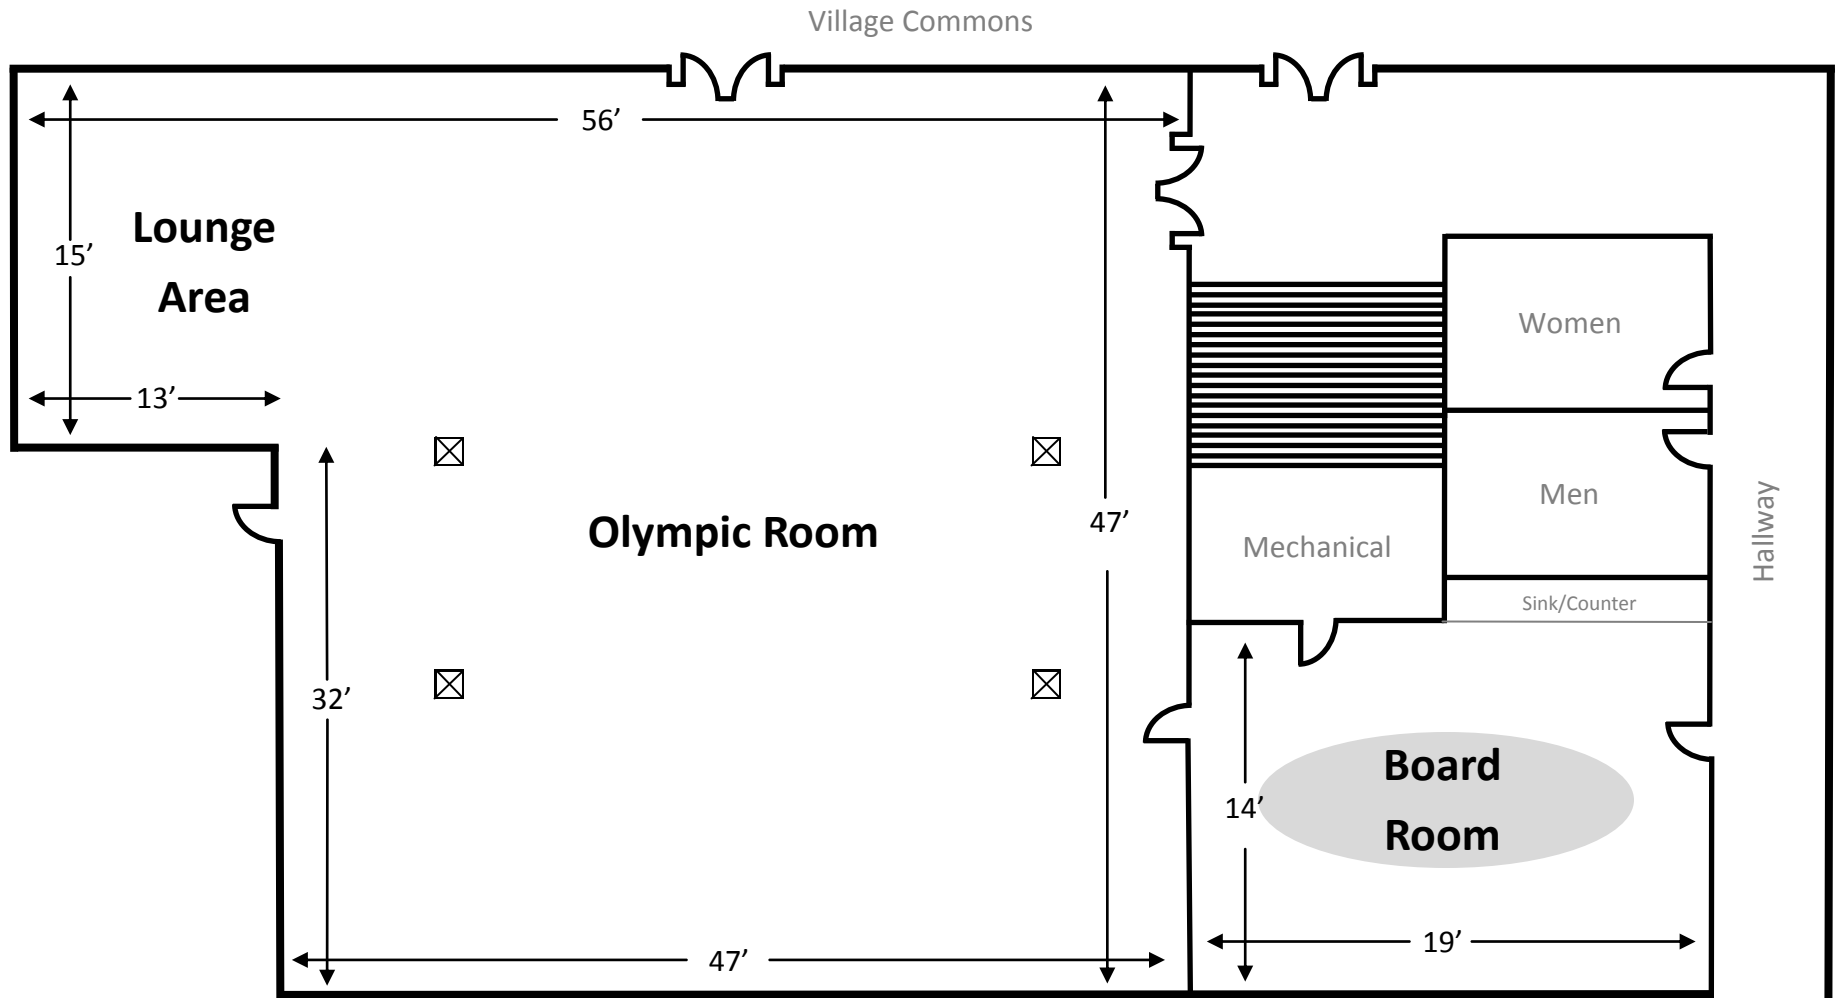

Olympic Room

	Dimensions	Sq. Ft.	Classroom	Reception	Board
Olympic Room	47' x 47'	2,209	100	200	—
Lounge Area	15' x 13'	195	—	—	—
Board Room	14' x 19'	266	—	—	12

* There are 100 chairs and 15 six foot banquet tables on wheels