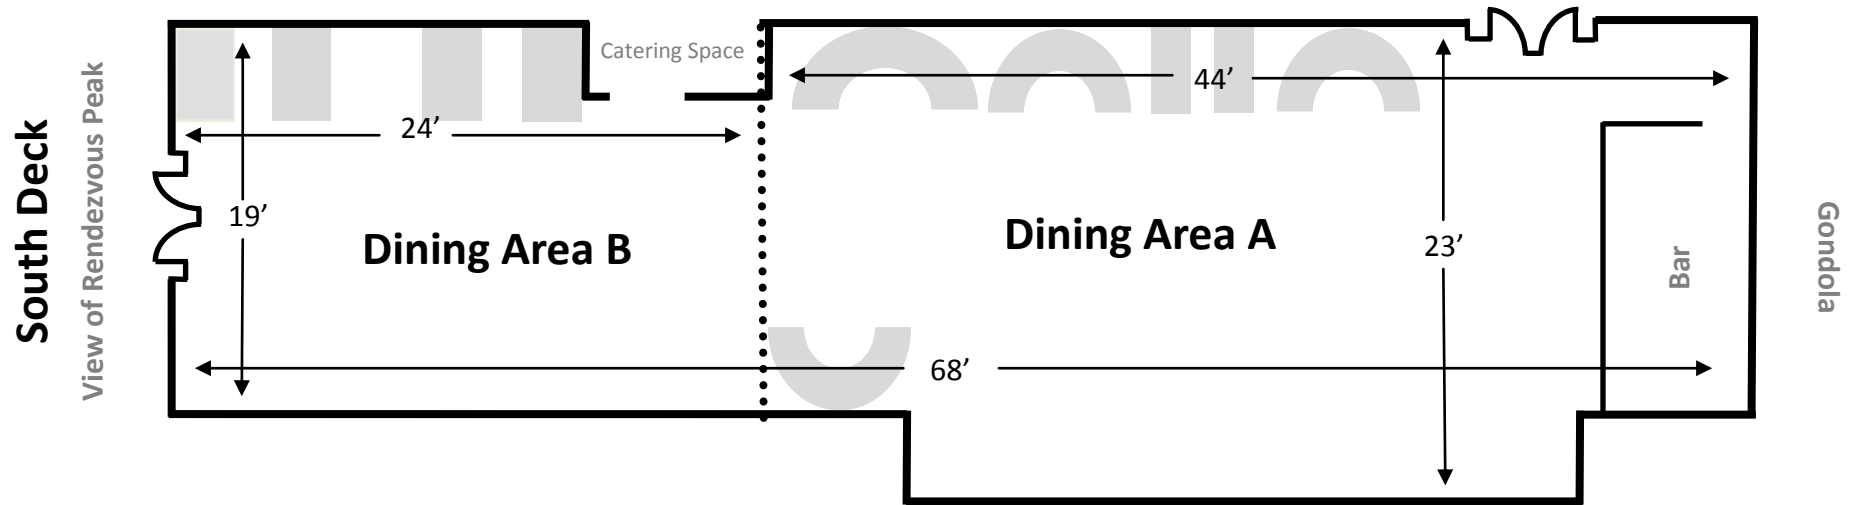

Couloir Room

Floor to Ceiling Windows with a View of the Jackson Hole Valley

	Dimensions	Sq. Ft.	All Seating	Booth Seating	Table Seating	Reception
Couloir Room	68' x 20'	1,360	100	45	58	150
Dining Area A	44' x 22'	968	65	22	48	100
Dining Area B	18' x 24'	432	32	8	24	50

* Couloir Room is a mixture of rectangle tables and booths